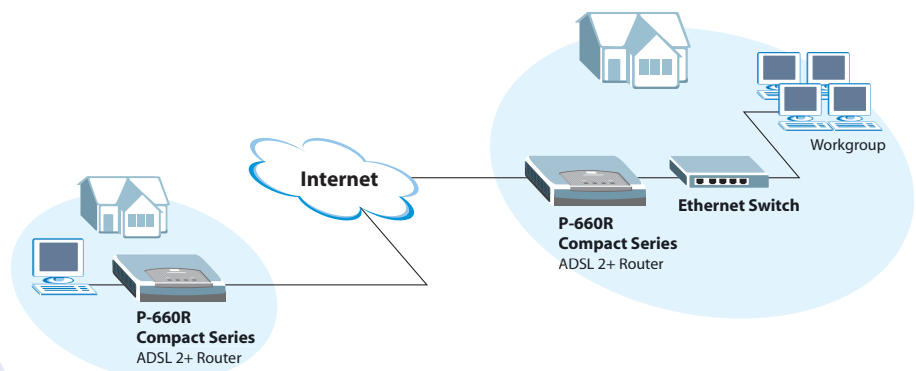

Application Diagram

For more product information, visit us on the web www.ZyXEL.com

Corporate Headquarters
ZyXEL Communications Corp.
Tel: +886-3-578-3942
Fax: +886-3-578-2439
Email: sales@zyxel.com.tw
http://www.zyxel.com
http://www.zyxel.com.tw

ZyXEL Ukraine
Tel: +380 44 494 49 31
Fax: +380 44 494 49 32
Email: sales@ua.zyxel.com
http://www.ua.zyxel.com